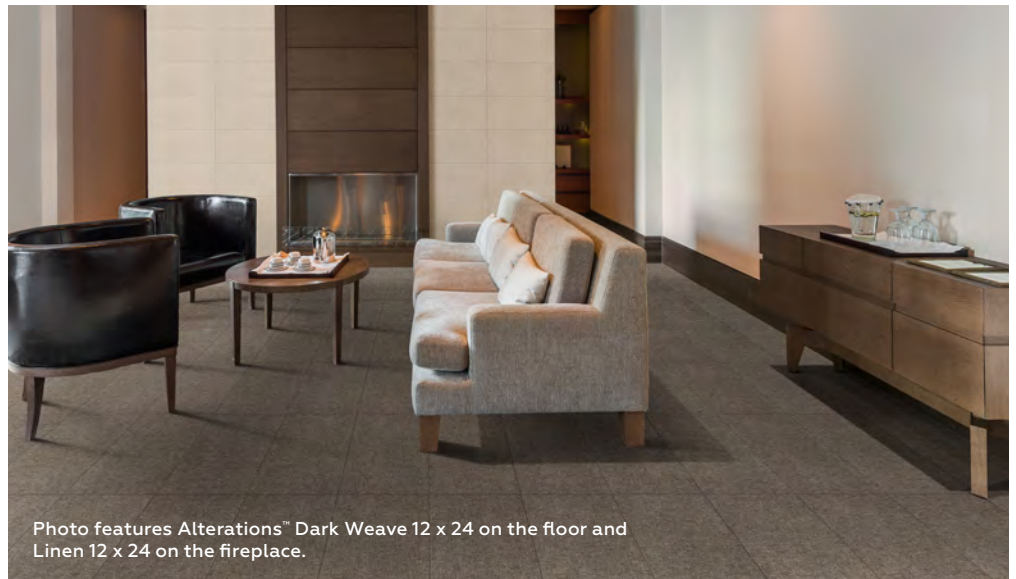

AT65 DARK WEAVE

AVAILABLE TILE SIZES

12 x 24
Floor Tile

Photo features Alterations™ Dark Weave 12 x 24 on the floor and Linen 12 x 24 on the fireplace.

Products are grouped by pricing tiers, Tier 1 being the least expensive. Some tiles may fit into higher tiers do to size, accent or possible added labor.