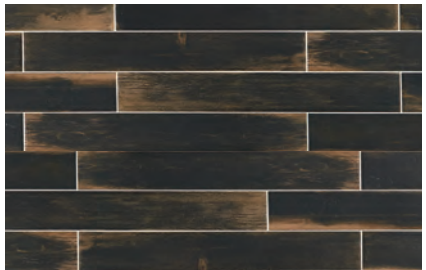

UD14 PLAZA

AVAILABLE TILE SIZES

4 x 28
Floor Tile

Products are grouped by pricing tiers, Tier 1 being the least expensive. Some tiles may fit into higher tiers do to size, accent or possible added labor.