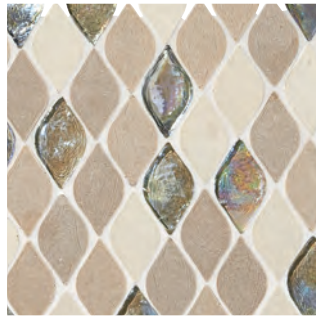

BLANC ET BEIGE DA20
1-3/8" x 2-3/8" Rain Drop Cast
Stone & Glass Mosaic
(12" x 13-3/4" Sheet)