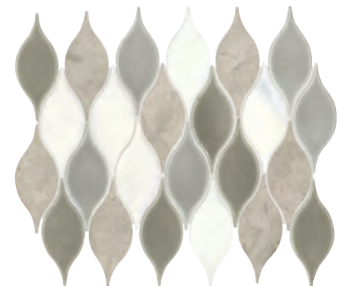

LUMIA LEAF GRAY DA31
Lumia Leaf Mosaic – Polished
(13" x 10" Sheet)