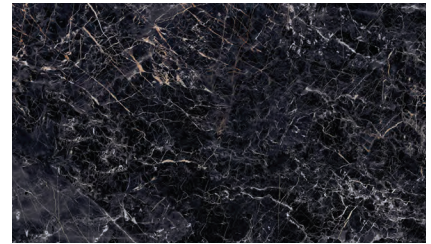

ELEMENTAL SELECTION (6MM & 12MM)

GLOSSY & MATTE FINISH

CALACATTA ARIES CM21

TITANIUM GREY CM13

ONYX GALAXY CM14

SLAB FACE – BOOK MATCHED APPLICATION

(OFFERED ON 12MM STATUARIO, CALACATTA, DIAMOND MINE & CALACATTA ARIES SLABS ONLY)