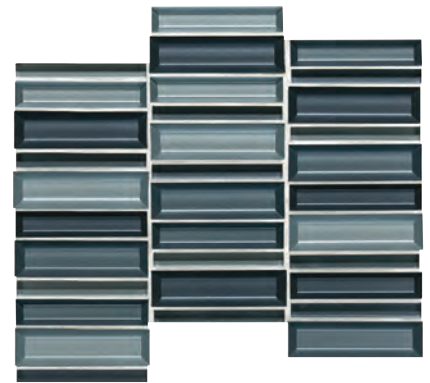

CERULEAN SWELL CW45