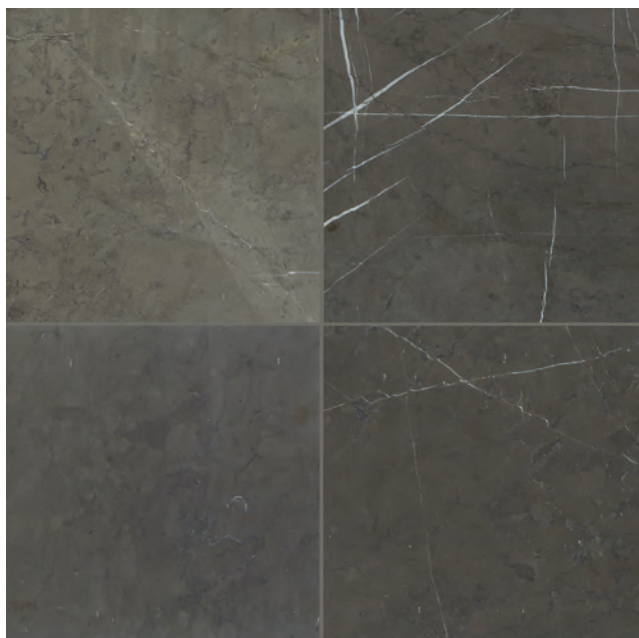

ANTICO SCURO MARBLE

M049

ANTICO SCURO M049
12" x 24", 12" x 12" & 3" x 6" – Polished
12" x 24", 12" x 12" & 3" x 6" – Honed