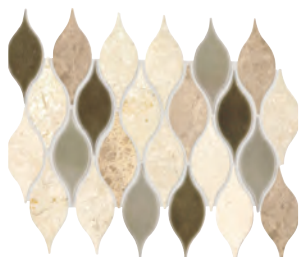

LUMIA LEAF BEIGE DA30
Lumia Leaf Mosaic –
Polished
(13" x 10" Sheet)