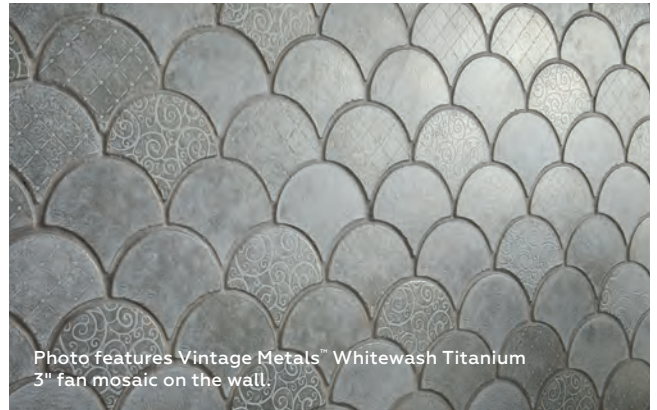

JOLLY TRIM

WHITEWASH TITANIUM VM01

WHITEWASH IRON VM02

WHITEWASH CLASSIC BRONZE VM03

Photo features Vintage Metals™ Whitewash Titanium 3" fan mosaic on the wall.

4" ARABESQUE MOSAIC – MESH MOUNTED

WHITEWASH TITANIUM VM01