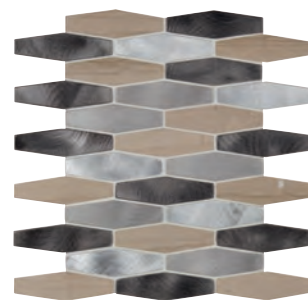

FOREVER AURA IM07

LUCENT SKIES™

GLASS & ALUMINUM MOSAICS

Professional
TILE SOLUTIONS

3/4 x 8 MOSAIC – MESH MOUNTED ON A 12 x 12 SHEET