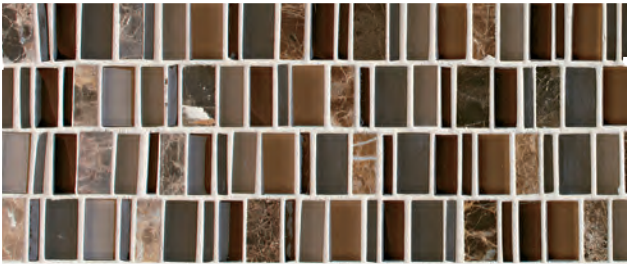

CLIO™ GLASS & STONE MOSAICS

1 x RANDOM MOSAIC – MESH-MOUNTED ON A 12 x 12 SHEET

EOS CL17