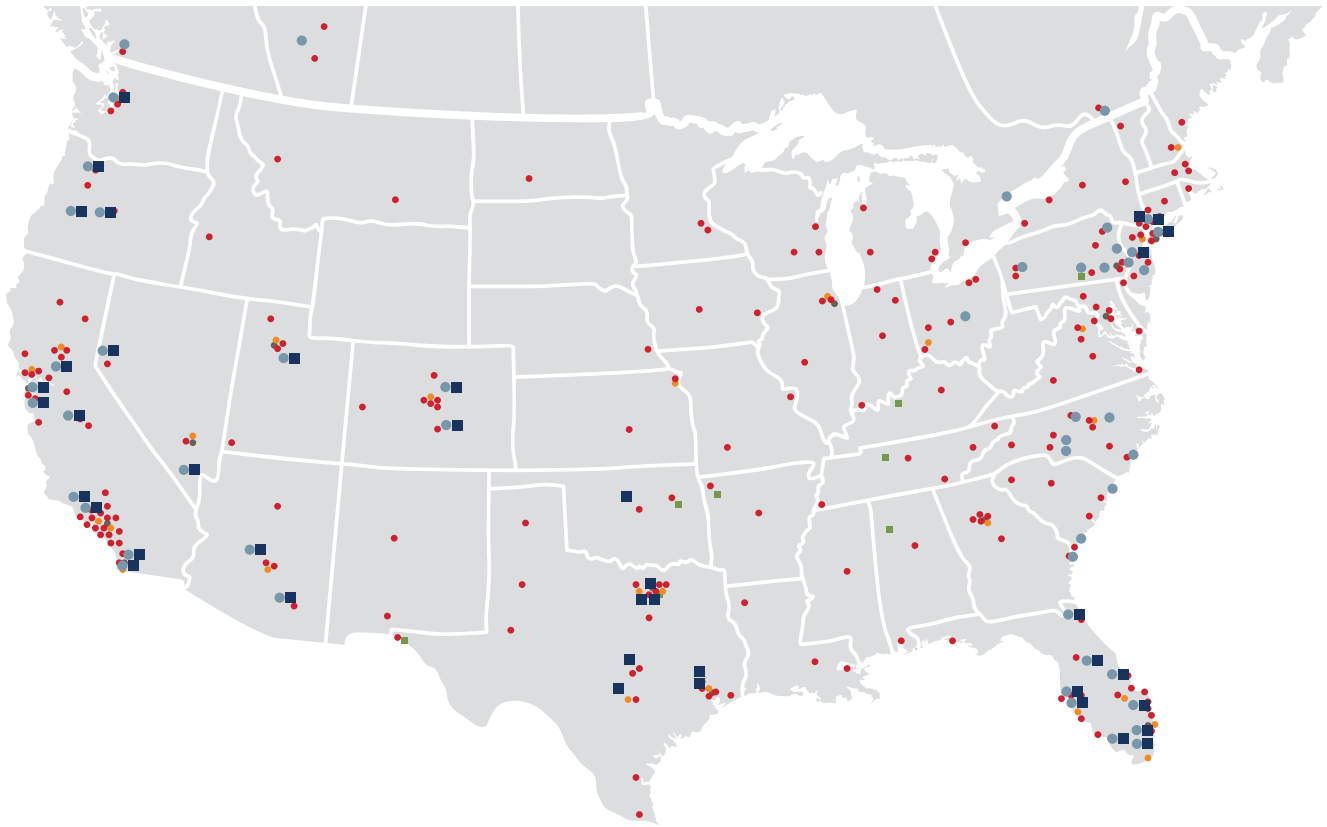

NORTH AMERICAN LOCATIONS NOT SHOWN:

- Cataño, Puerto Rico (sales service center)
- Honolulu, Hawaii (sales service/stone center)
- Mexicali, Mexico (manufacturing plant)
- Monterrey, Mexico (manufacturing plant)
- Salamanca, Mexico (manufacturing plant)

MANUFACTURING PLANTS

- DAL DESIGN STUDIOS | ● AO DESIGN STUDIOS
- MZ DESIGN STUDIOS

SALES SERVICE CENTER LOCATIONS

STONE CENTERS / SLAB YARDS