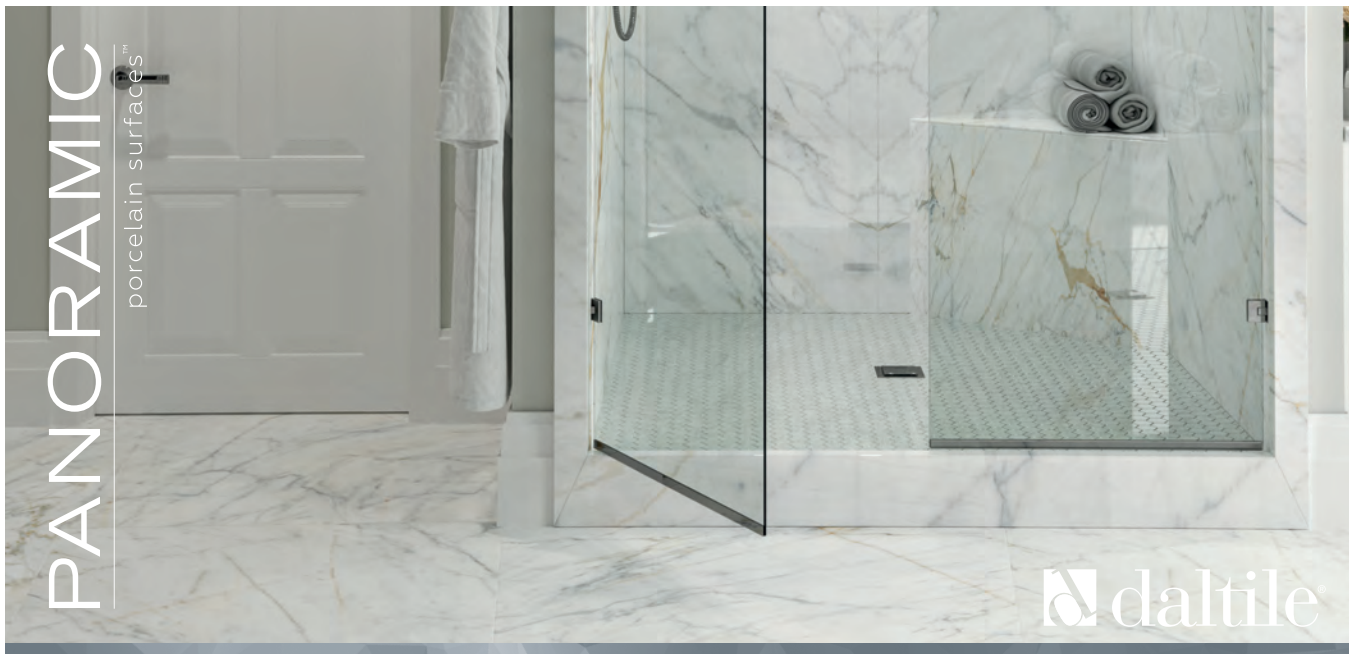

ELEVATE THE AMBIANCE OF VIRTUALLY ANY SPACE WITH THE SOPHISTICATED MARBLE LOOKS WITHIN ELEMENTAL SELECTION.

Create drama with striking vein patterns, or infuse tranquility with subtle marbling designs. Large format slabs create fewer grout lines for a more seamless appearance in both glossy and matte finishes. By combining the look of natural stone with the value and ease of porcelain, Elemental Selection reinvents classic décor.