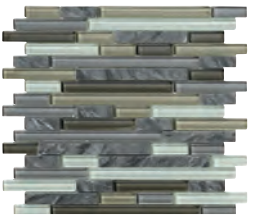

UL8X PEARL

UL8Y PEWTER

UL8W TERRACOTTA

UL8U ESPRESSO

UL8V SLATE

LINEAR GLASS/STONE MOSAIC – MESH-MOUNTED ON A 12 x 12 SHEET

UL94 PEARL

UL95 PEWTER