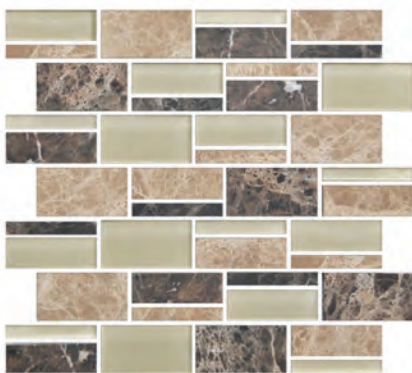

CATACOMBS MW11

COLOR APPEAL™

GLASS MOSAICS

3 x RANDOM GLASS & NATURAL STONE MOSAIC BLENDS – MESH-MOUNTED ON A 12 x 12 SHEET

PACIFIC COAST BLEND C136

SEA CLIFF BLEND C141

MOUNTAIN MORNING BLEND C140

PEBBLE BEACH BLEND C137