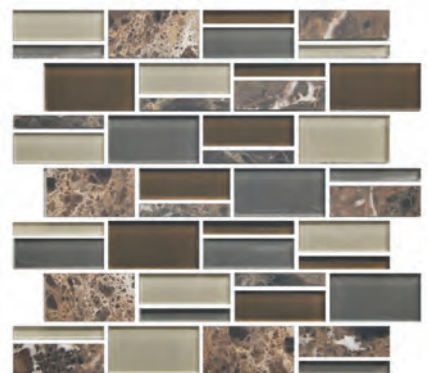

TORTOISE SHELL BLEND C139