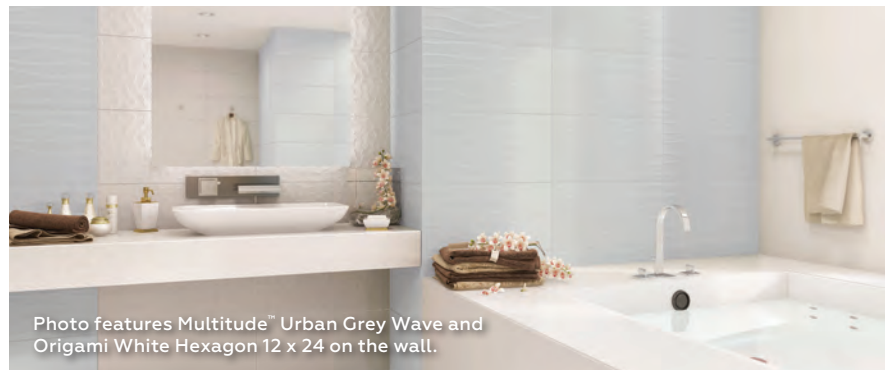

AVAILABLE TILE SIZES

Photo features Multitude™ Urban Grey Wave and Origami White Hexagon 12 x 24 on the wall.